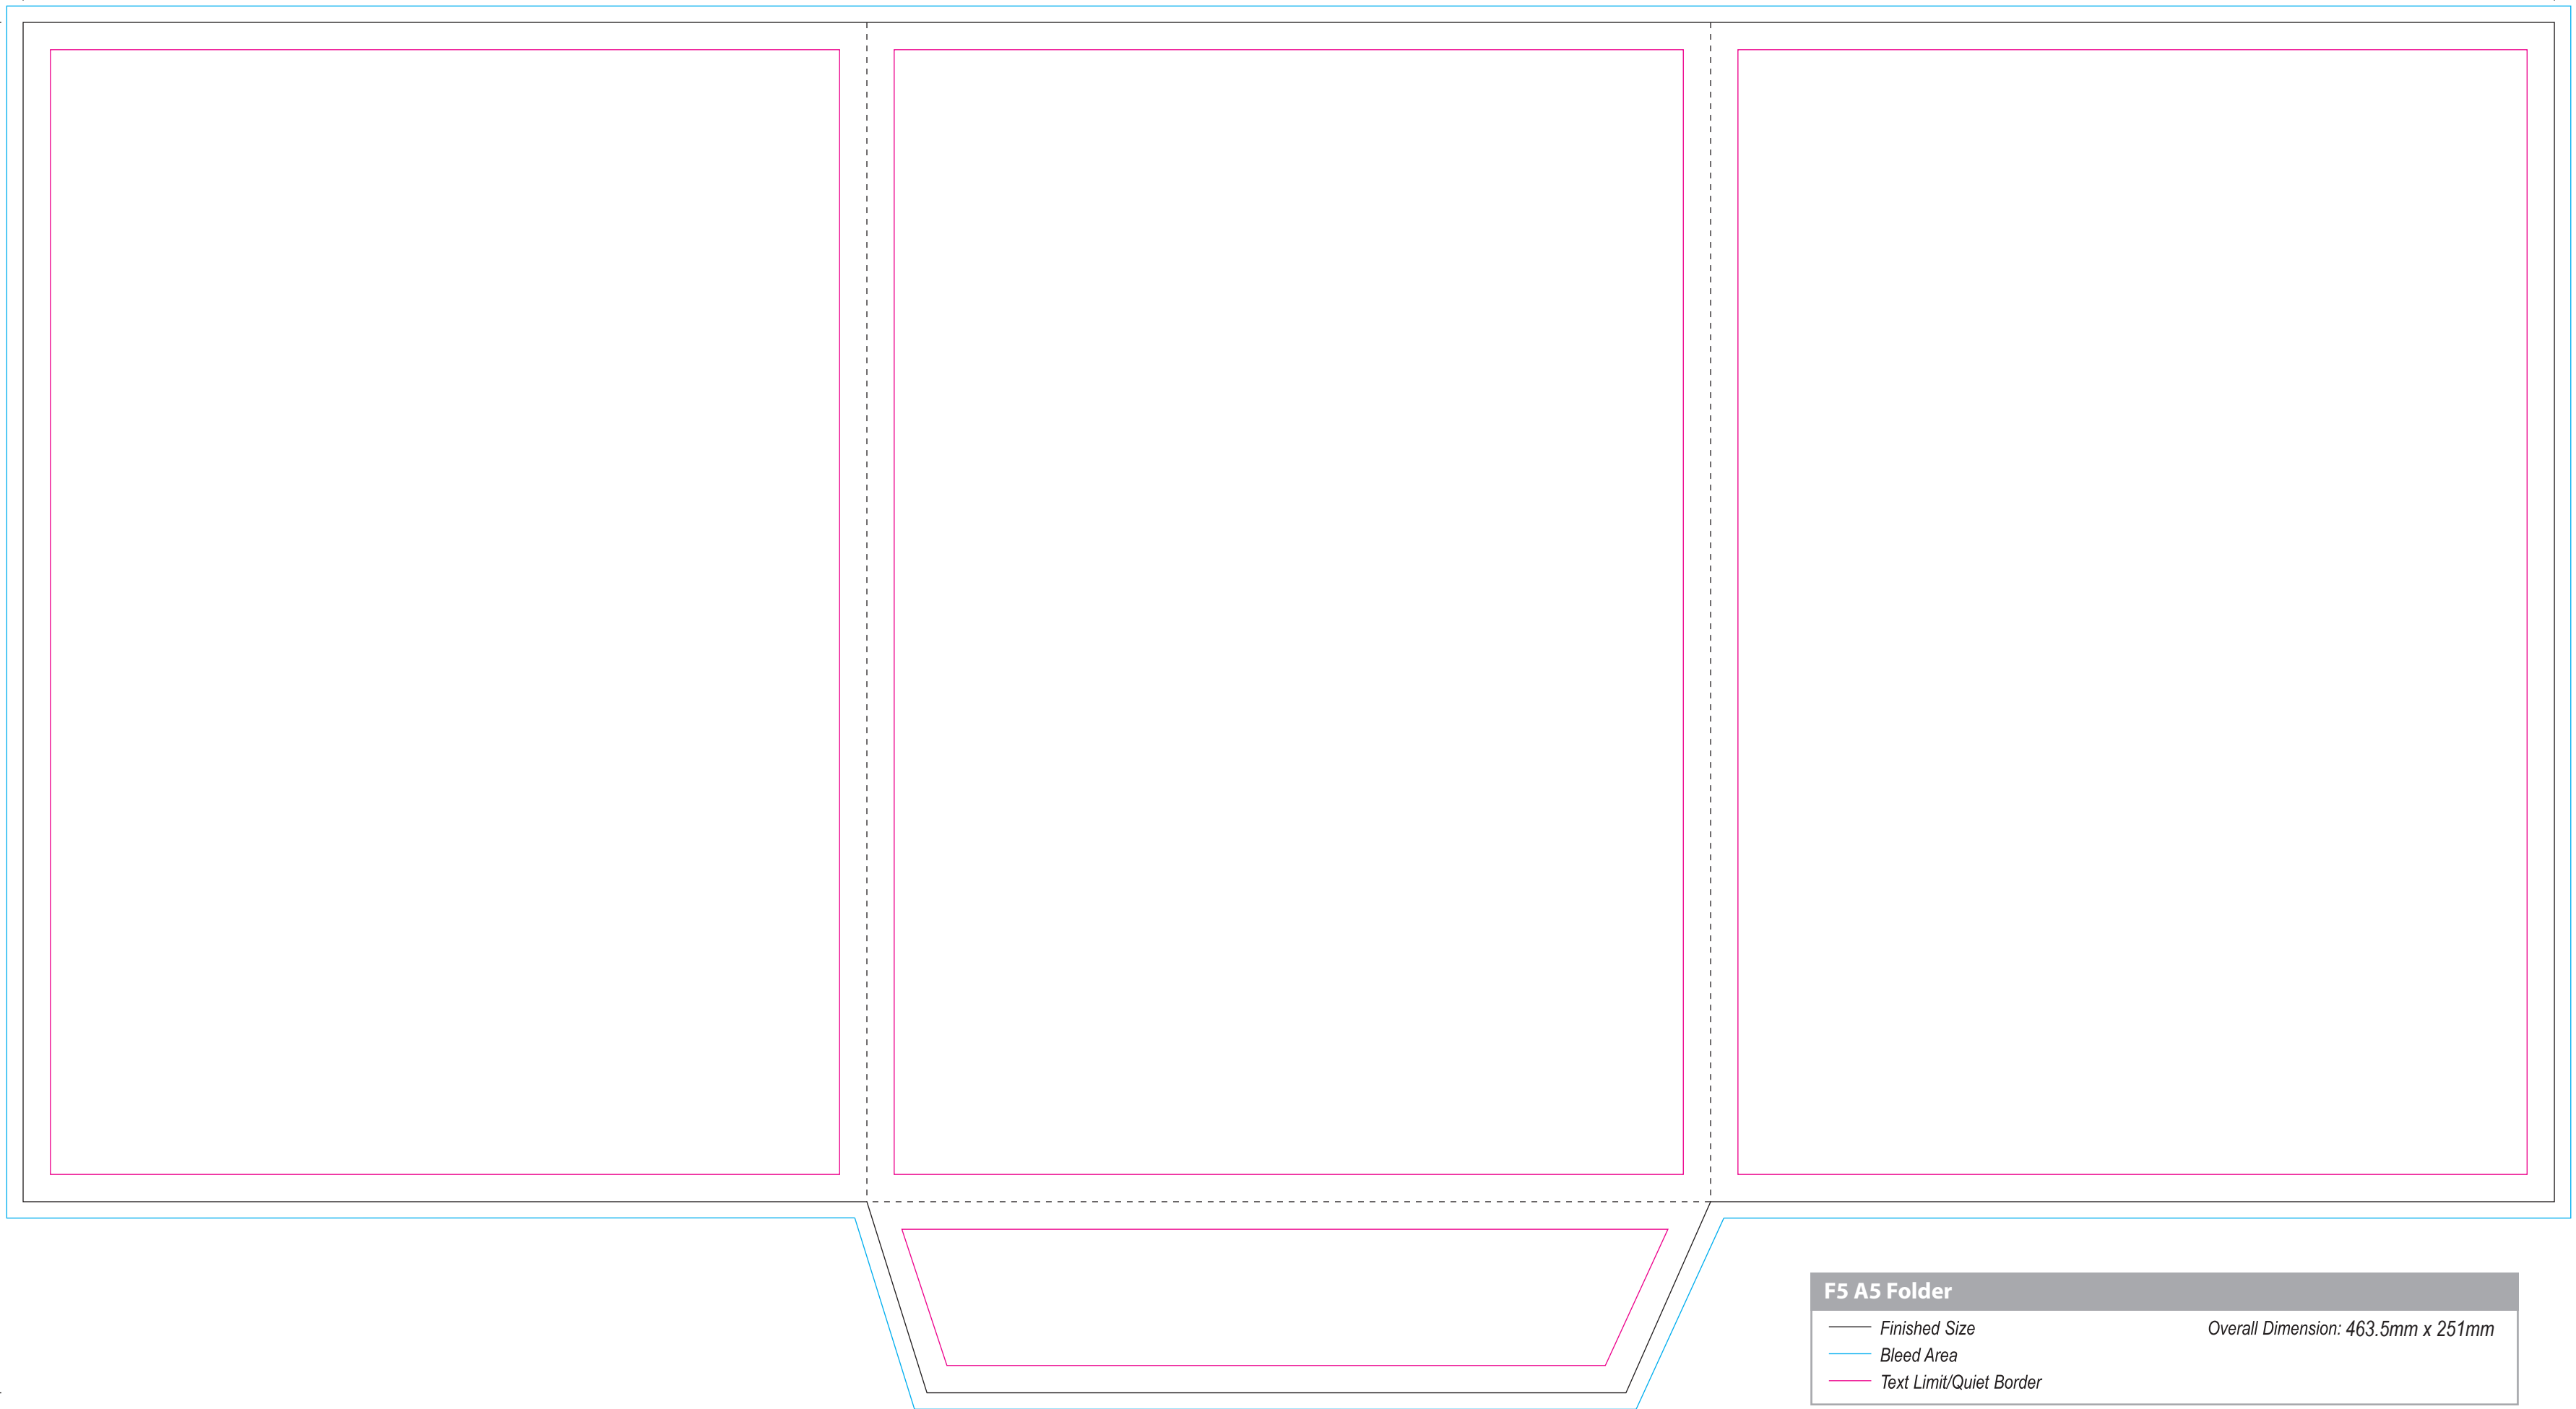

Inside

Back

Front

F5 A5 Folder

— Finished Size

— Bleed Area

— Text Limit/Quiet Border

Overall Dimension: 463.5mm x 251mm

Please **Remove** this artwork guide from your finished artwork files